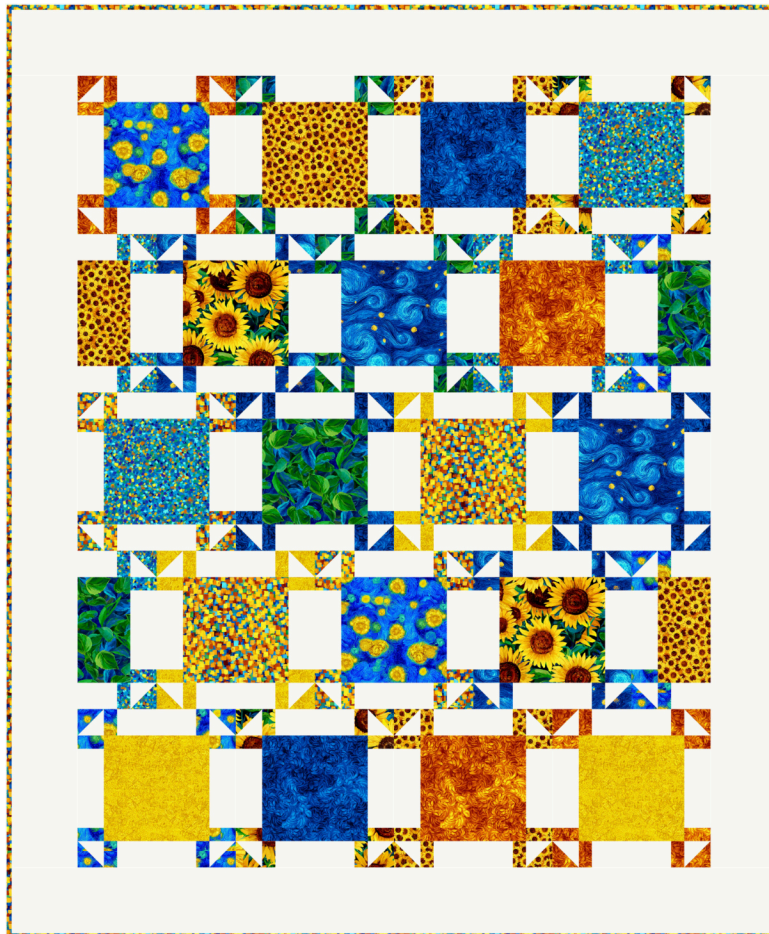

SGD082 Tenfold in Sunflower Symphony by Timeless Treasures

In shops - June 2025

Finished Size: 58" x 70"

Fabrics used:

Fat Quarters:	DOT-CD2335 BLUE	1 FQ
	FLORA-CD3531 SUNFLOWER	1 FQ
	FLORA-CD3532 YELLOW	1 FQ
	FLORA-CD3533 LEAF	1 FQ
	FLORA-CD3534 BLUE	1 FQ
	FLORA-CD3535 ROYAL	1 FQ
	FLORA-CD3536 NAVY	1 FQ
	FLORA-CD3536 ORANGE	1 FQ
	GEO-CD3537 MULTI	1 FQ
	TEXTURE-CD2337 SUNFLOWER PINE	1 FQ

Background: SOHO-White 2-3/4 yds

Binding: GEO-CD3537 MULTI 5/8 yd

Backing: STRIPE-CD3538 MULTI 4 yds pieced horizontally

www.swirlygirlsdesign.com