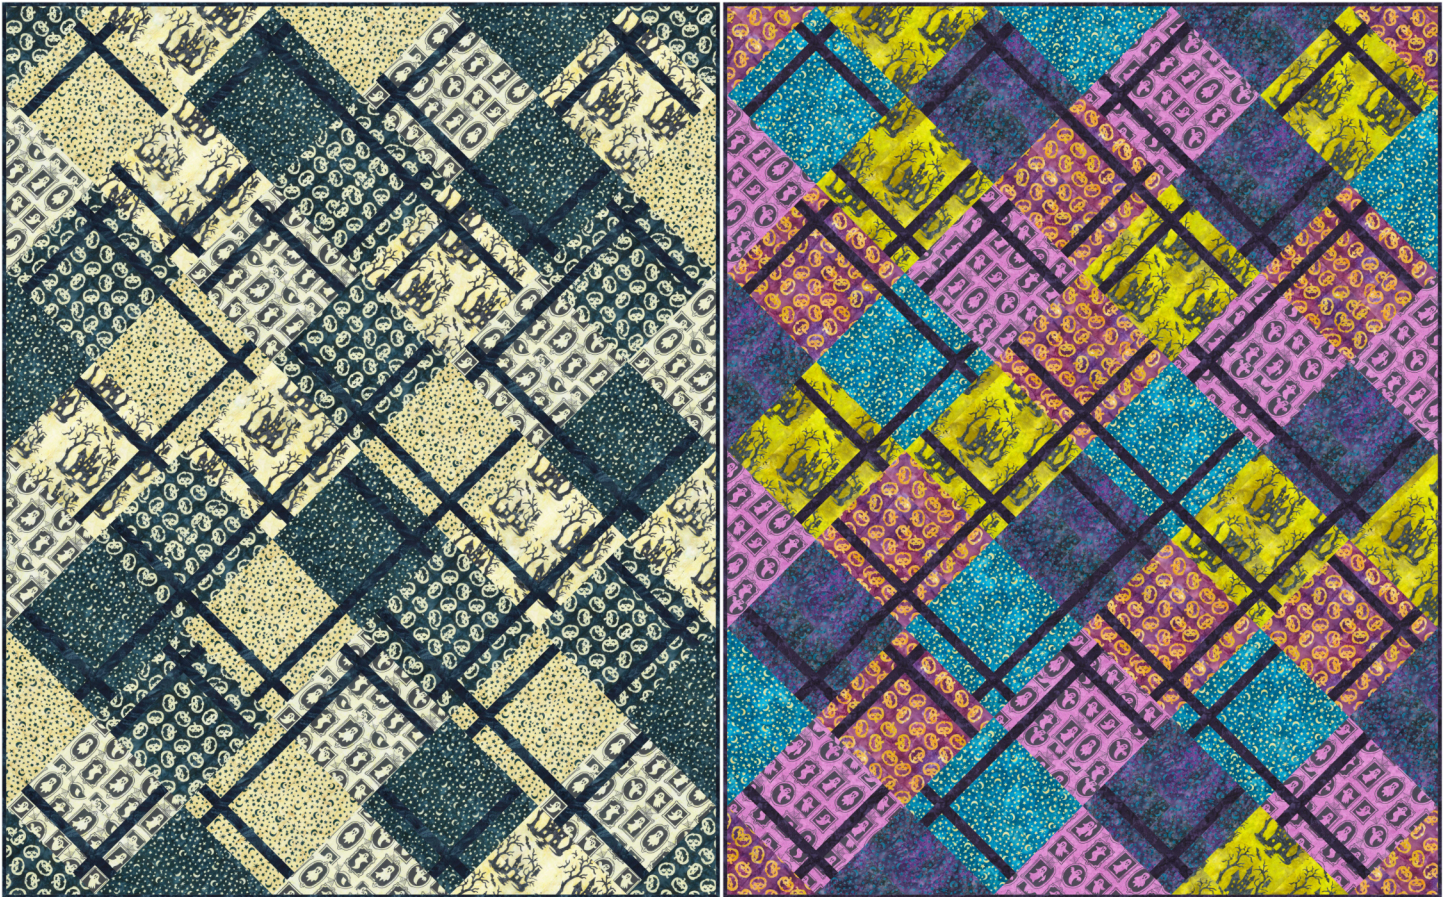

# SGD055 Fractions in Haunted House by Banyan Batiks

In shops - Spring 2025

Finished Size: 68" x 85"

## Fabrics used:

Cobwebs  
81300-46 2 yds inc binding  
83413-12 1-1/4 yds  
83413-49 1-1/4 yds  
83411-12 1-1/4 yds  
83410-12 1-1/4 yds  
83412-49 1-1/4 yds  
83412-12 5-1/2 yds backing vertical

## Fabrics used:

Witch's Potion  
81300-87 2 yds inc binding  
83413-62 1-1/4 yds  
83413-86 1-1/4 yds  
83411-81 1-1/4 yds  
83410-53 1-1/4 yds  
83412-84 1-1/4 yds  
83413-86 5-1/2 yds backing vertical