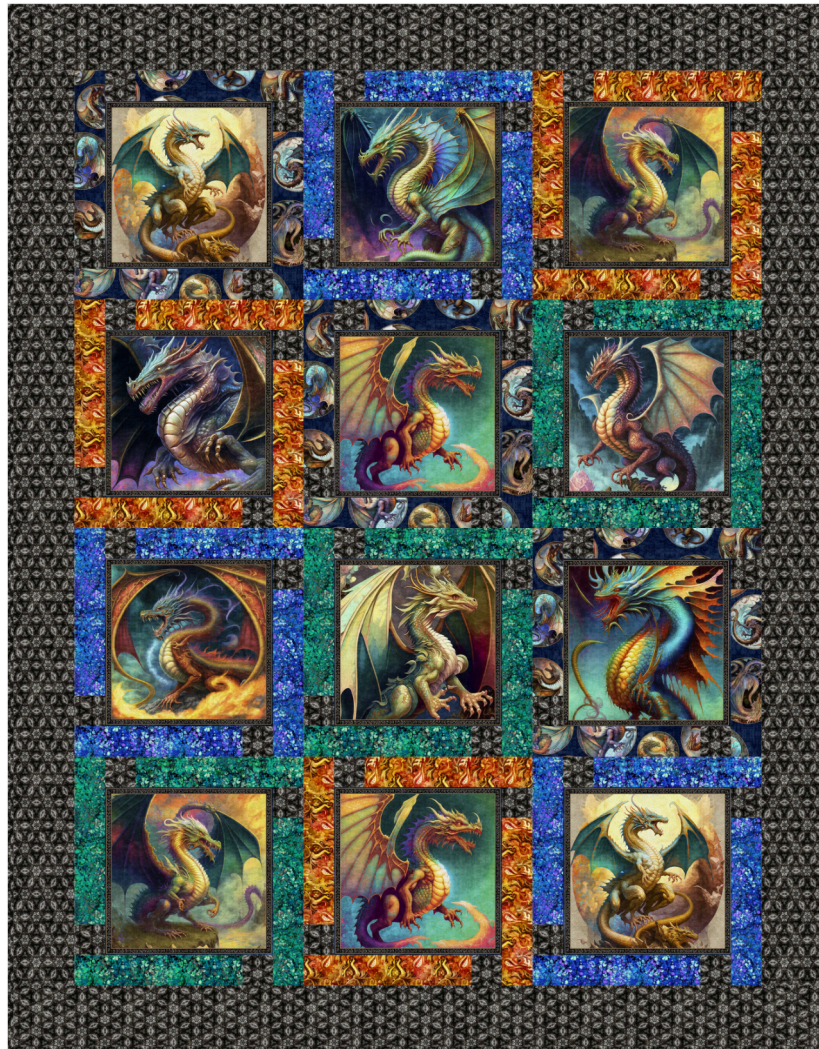

SGD056 Block Talk in Dragon Fyre by QT Fabrics

In shops - April 2024

Finished Size: 53" x 68"

Center Panel is estimated to be cut at 11-1/2" x 11-1/2".

Fabrics used:

29926 N	1-1/3 yd	Center Panels - 12
29932 J	1-1/2 yd	Border, Accent and Binding
29928 N	3/8 yd	Framing Strips
29933 Y	3/8 yd	Framing Strips
29931 O	3/8 yd	Framing Strips
29933 Q	3/8 yd	Framing Strips
29930 E	3-1/2 yds	Backing