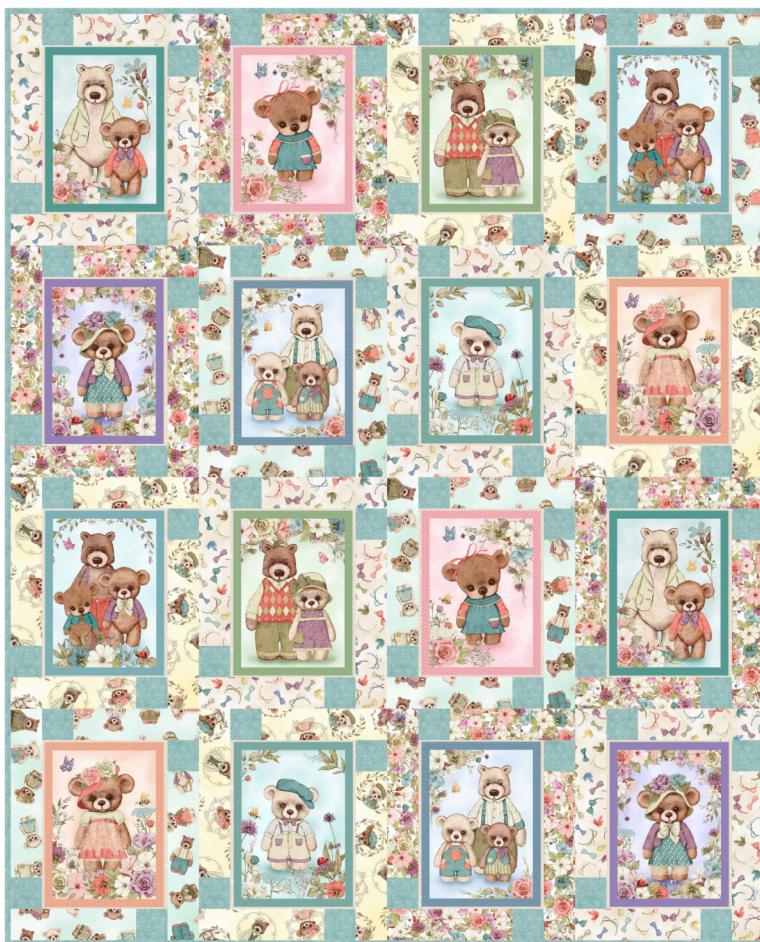

# SGD056 Block Talk in Bear Family Portrait by Michael Miller Fabrics

In shops - Spring 2025

Finished Size: 48" x 59"

Center Panels estimated to be cut at 8-1/2" x 11-1/4".

## Fabrics used:

DDC12290 FAMILY PORTRAIT PANEL_TAN_24inPanel	1-1/3 yd	Center Panels - 16
DDC12288 BEARLY DOT_MINT	7/8 yd	Accent and Binding
DDC12287 SIMPLY SWEET BOWS_BEIGE	3/8 yd	Framing Strips
DDC12285 FLOWER GALORE_MULT	3/8 yd	Framing Strips
DDC12284 BEAR FLOWER_BUTTER	3/8 yd	Framing Strips
DDC12283 BEAR FAMILY_Mint	3/8 yd	Framing Strips
DDC12286 HEAVENLY FLOWERS_MULT	3-3/8 yds	Backing