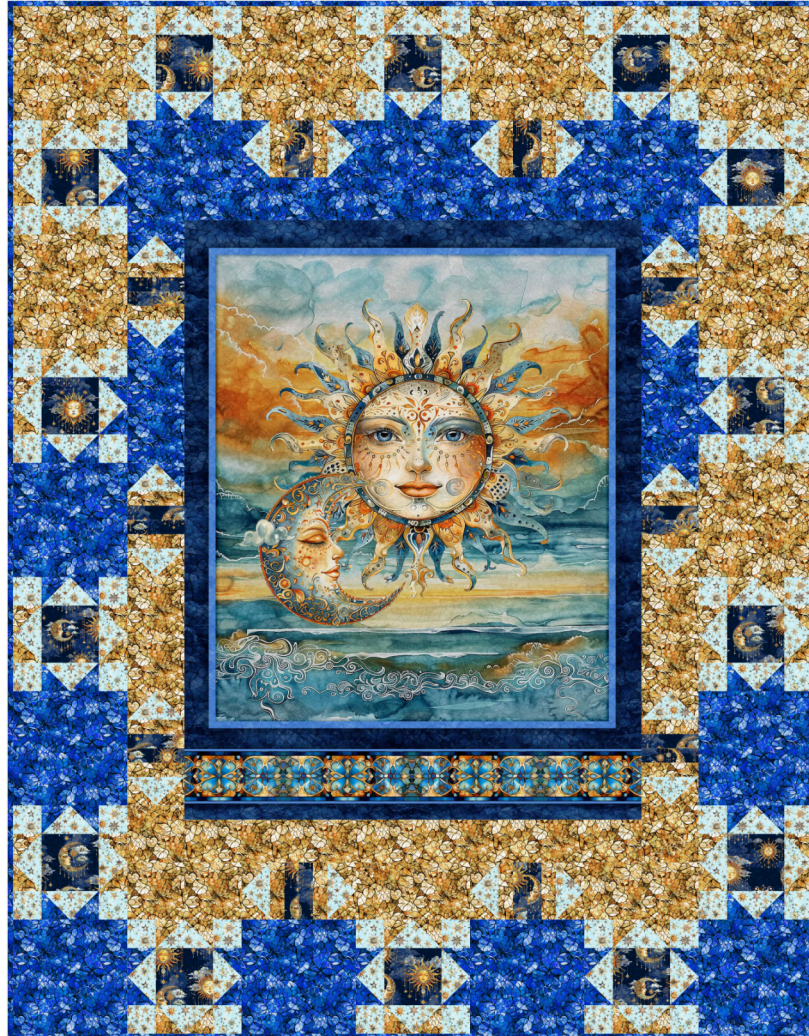

# SGD060 Panel Pizzazz in Bohemian Sunrise by QT Fabrics

In shops - April 2025

Finished Size: 56" x 72"

Center Panel is estimated to be trimmed down to 32-1/2" x 42-1/2".

## Fabrics used:

|                  |         |                      |
|------------------|---------|----------------------|
| Center Panel:    | 31086 N | 1 yd                 |
| Main Fabric A:   | 31093 Y | 1-1/4 yds            |
| Main Fabric B:   | 31093 A | 1-1/2 yds            |
| Accent Fabric C: | 31092 Q | 1 yd                 |
| Accent Fabric D: | 31090 W | 1/2 yd               |
| Binding:         | 31093 Y | 5/8 yd               |
| Backing:         | 31092 E | 4 yds crosswise seam |